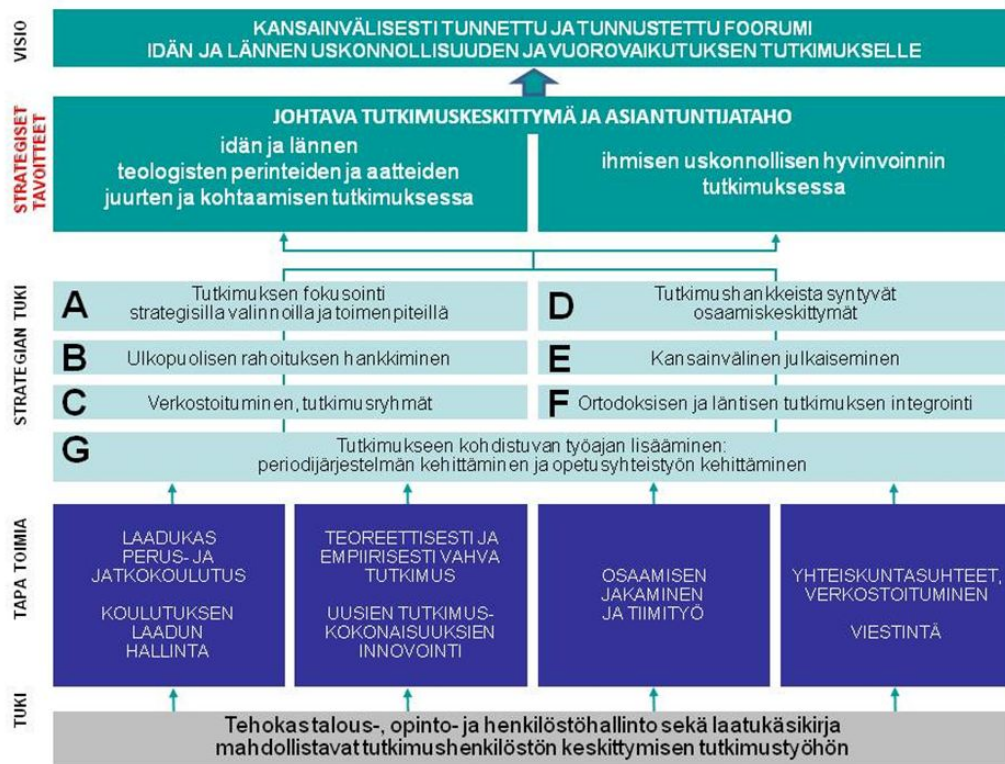

Strategy of the School of Theology – Teologian osaston strategia

Where East Meets West – Itä kohtaa lännen

Strategy of the School of Theology – Teologian osaston strategia

As a Figure in English:

As a Figure in Finnish - Itä kohtaa lännen -kaavio suomeksi:

▼ [Klikkaa tästä niin avautuu](#)

As a Text:

Strategy 2013 School of Theology: [Click to expand](#)

Unknown macro: 'viewpdf'

Download: bottom left corner - Full screen: bottom right corner